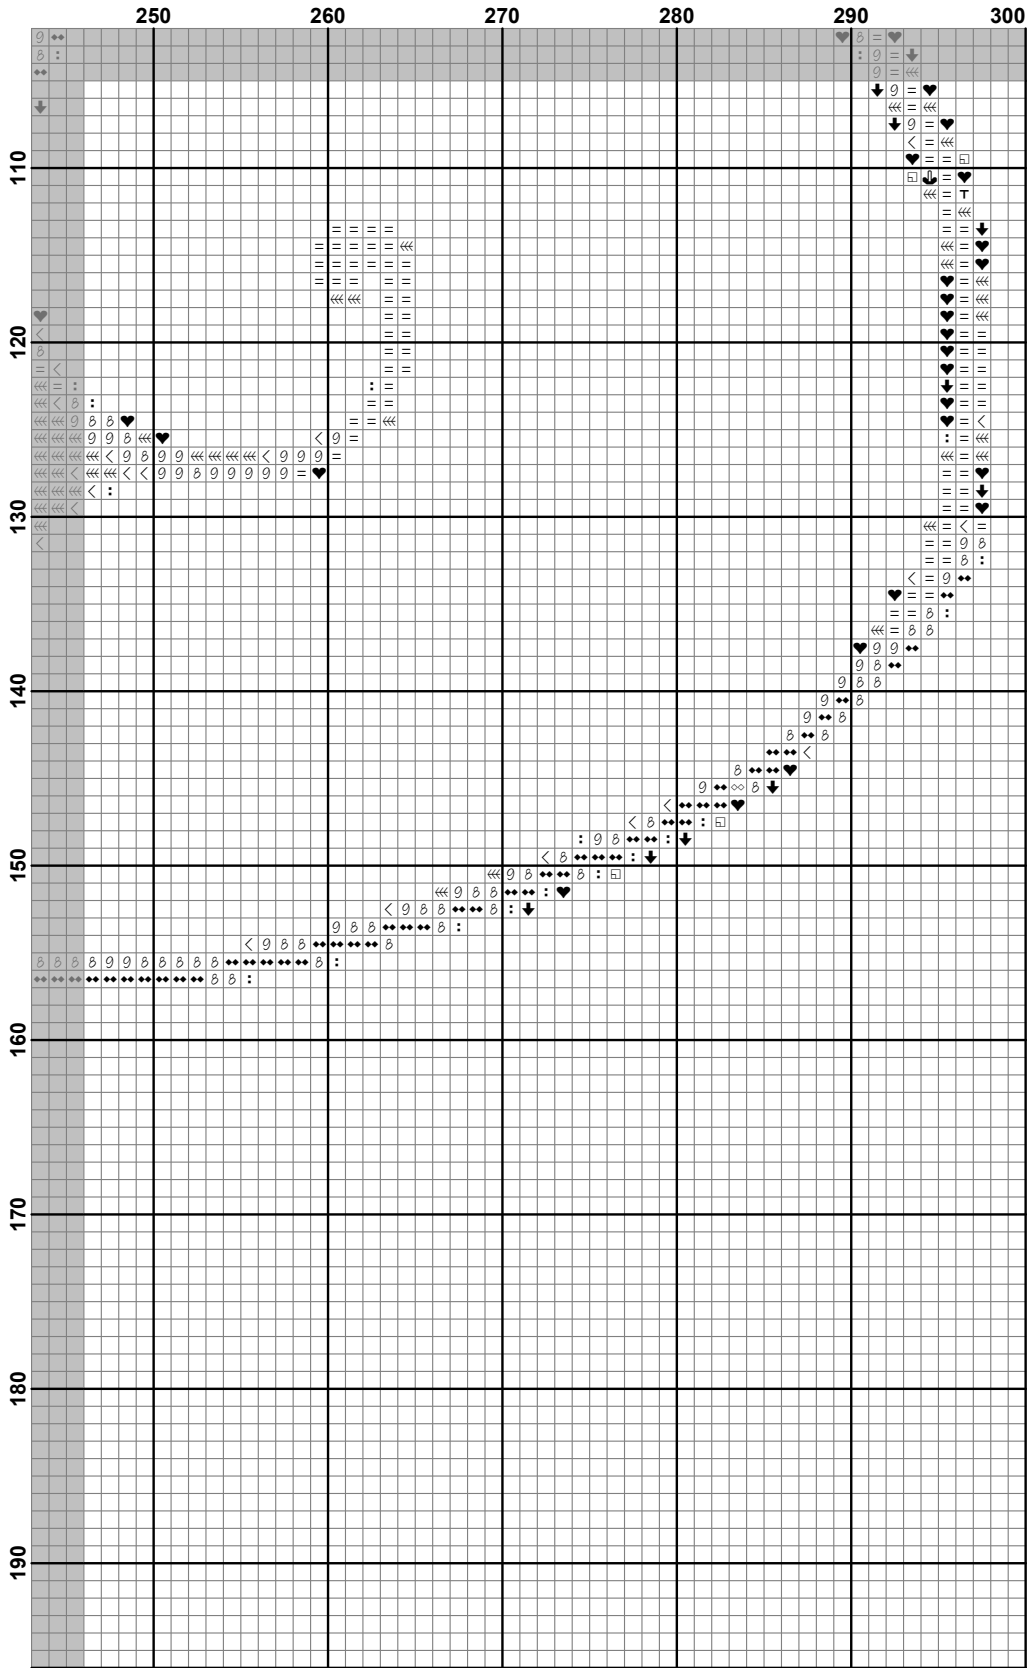

*The Stitches' Village
2021 Pumpkin Patch
Activity Page*

Pumpkin House Chart

Mushrooms would certainly be found in a pumpkin patch!!

This chart is provided complimentary from TSV. This is an image imported into the design software. Every attempt was made to simplify the colors and stitches. Keep in mind that the chart has not been stitched to verify or eliminate errors.

Brought to you by The Stitches' Village

Please join our community:

stitchersvillage.com/village

	170	180	190	200	210	220	230	240
10								
20								
30								
40								
50								
60								
70								
80								
90								
100								

Pattern Name: 2021 Pumpkin Patch Pumpkin House Chart
Company: The Stitchers' Village
Copyright: 2021
Fabric: Your Choice 14, White
 300w X 196h Stitches
Size(s) : 14 Count, 21-3/8w X 14h in
 16 Count, 18-3/4w X 12-1/4h in
 18 Count, 16-5/8w X 10-7/8h in
 20 Count, 15w X 9-3/4h in

Floss Used for Full Stitches:

Symbol	Strands	Type	Number	Color
	2	DMC	10	Very Light Tender
	2	DMC	11	Light Tender Green
	2	DMC	16	Light Chartreuse
	2	DMC	27	White Violet
	2	DMC	301	Mahogany-MD
	2	DMC	307	Lemon
	2	DMC	400	Mahogany-DK
	2	DMC	420	Hazelnut Brown-DK
	2	DMC	444	Lemon-DK
	2	DMC	704	Chartreuse-BRT
	2	DMC	725	Topaz
	2	DMC	726	Topaz-LT
	2	DMC	727	Topaz-VY LT
	2	DMC	782	Topaz-DK
	2	DMC	783	Topaz-MD
	2	DMC	890	Pistachio Green-UL DK
	2	DMC	904	Parrot Green-VY DK
	2	DMC	905	Parrot Green-DK
	2	DMC	906	Parrot Green-MD
	2	DMC	907	Parrot Green-LT
	2	DMC	919	Red Copper
	2	DMC	920	Copper-MD
	2	DMC	972	Canary-DK
	2	DMC	973	Canary-BRT
	2	DMC	976	Golden Brown-MD
	2	DMC	3078	Golden Yellow-VY LT
	2	DMC	3821	Straw
	2	DMC	3823	Yellow-UL Pale
	2	DMC	3852	Straw-VY DK
	2	DMC	3861	Cocoa-LT